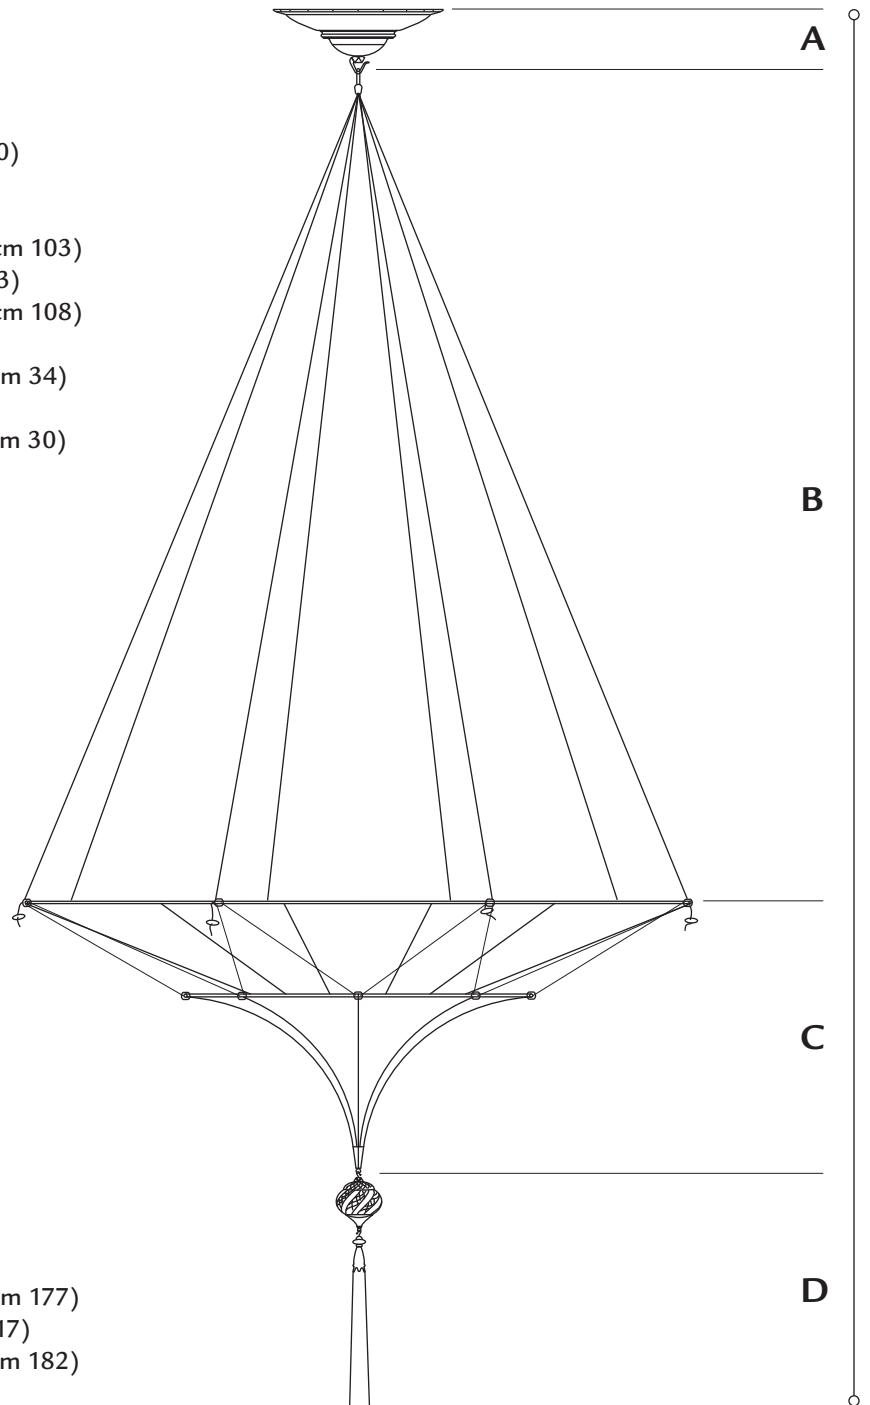

- A. ceiling attachment** 4 in. (cm 10)
(hook included)
- B. string's standard length** 40 1/2 in. (cm 103)
minimum 17 in. (cm 43)
maximum 42 1/2 in. (cm 108)
- C. shade** 13 3/8 in. (cm 34)
- D. metal drop with rayon tassel** 11 3/4 in. (cm 30)

- standard overall height** 69 5/8 in. (cm 177)
minimum 46 in. (cm 117)
maximum 71 5/8 in. (cm 182)

weight lb.4 oz.14 (2,2 kg)

suggested wattage LED - 1 x MAX 15W

voltage 110/120V: E26 socket . 220/240V: E27 socket

A. ceiling attachment 1 1/2 in. (cm 4)

A1. diameter ceiling attachment .. 5 in. (cm 12,5)

B. shade 13 3/8 in. (cm 34)

C. metal drop with rayon tassel 11 3/4 in. (cm 30)

standard overall height 26 3/4 in. (cm 68)