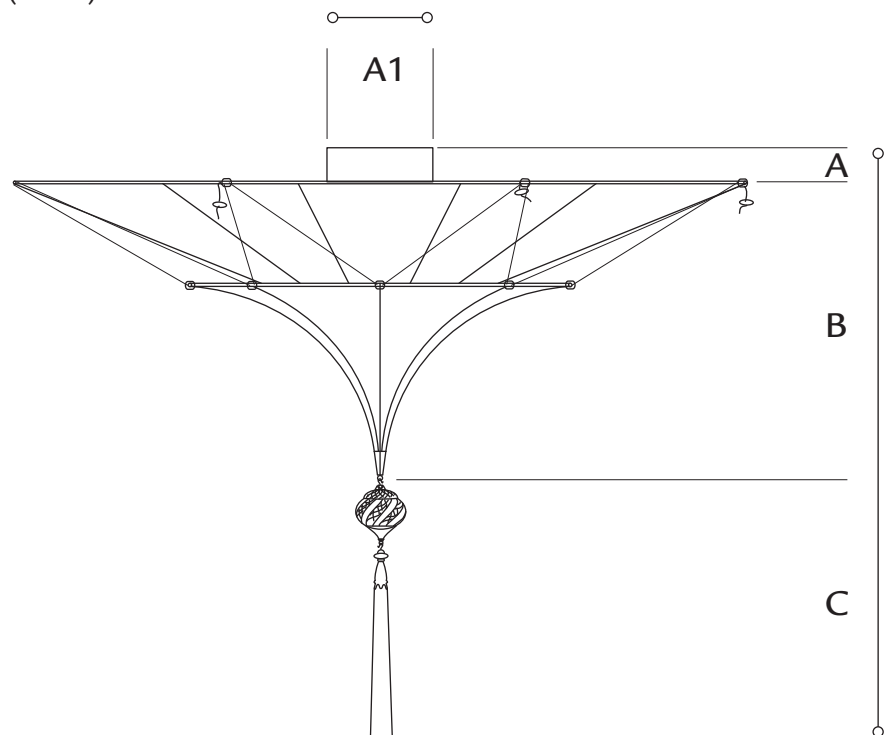

- A. ceiling attachment** 4 in. (cm 10)
(hook included)
- B. string's standard length** 40 1/2 in. (cm 103)
minimum 17 in. (cm 43)
maximum 42 1/2 in. (cm 108)
- C. shade** 13 3/8 in. (cm 34)
- D. metal drop with rayon tassel** 11 3/4 in. (cm 30)

- standard overall height** 69 5/8 in. (cm 177)
minimum 46 in. (cm 117)
maximum 71 5/8 in. (cm 182)

weight lb.4 oz.14 (2,2 kg)

suggested wattage LED - 1 x MAX 15W

voltage 110/120V: E26 socket . 220/240V: E27 socket

A. ceiling attachment 1 1/2 in. (cm 4)

A1. diameter ceiling attachment .. 5 in. (cm 12,5)

B. shade 13 3/8 in. (cm 34)

C. metal drop with rayon tassel 11 3/4 in. (cm 30)

standard overall height 26 3/4 in. (cm 68)