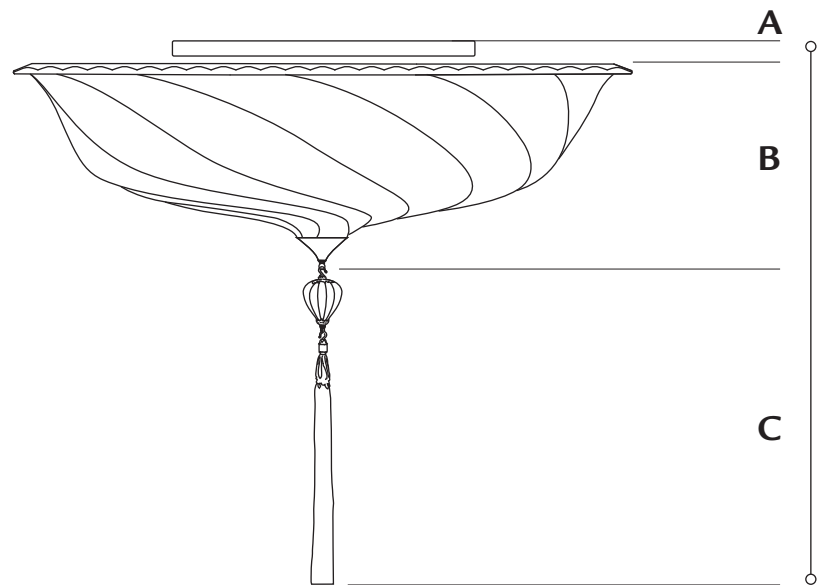

glass small size . shade ø 21 1/2 in. (cm 54,5)

art. G 055 SA - 1

- A. ceiling attachment** 4 in. (cm 10)
(hook and ring included)
- B. chains' s standard lenght** 28 in. (cm 71)
minimum 7 7/8 in. (cm 20)
- C. shade** 7 in. (cm 18)
(metal tip included)
- D. glass drop with rayon tassel** 11 in. (cm 28)

produced & distributed by Venetia Studium S.r.l. San Marco, 2425 . 30124 Venezia - Italy p+39 041 5236953 . info@fortuny.it
www.fortuny.it

FORTVNY SCUDO SARACENO

glass small size . shade ø 21 1/2 in. (cm 54,5)

art. G 055 SA - 2

A. ceiling attachment 1/2 in. (cm 1,5)

B. shade 7 in. (cm 18)
(metal tip included)

C. glass drop with rayon tassel 11 in. (cm 28)

standard overall height 18 1/2 in. (cm 47,5)

weight lb.17 oz.10 (8 kg)