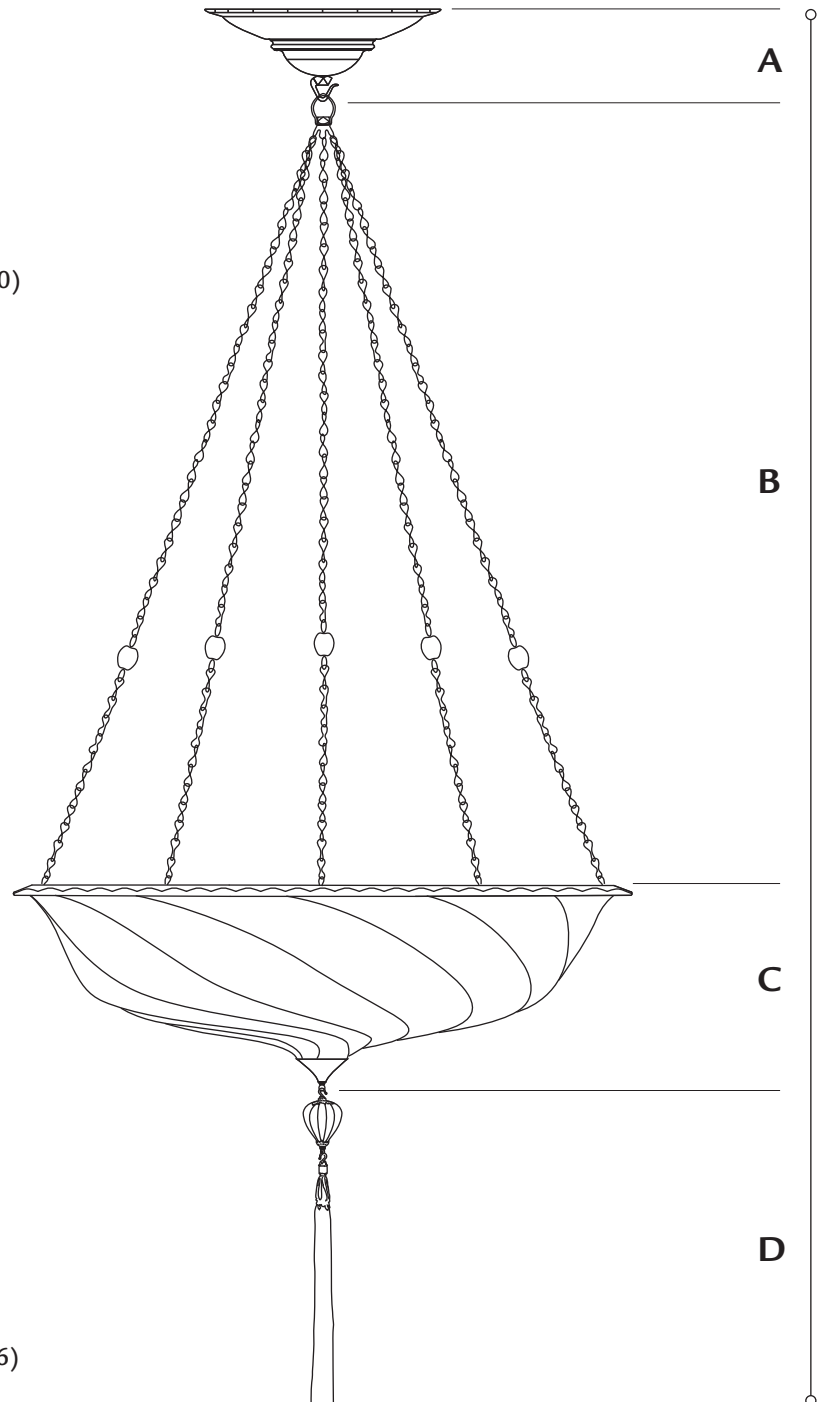

glass small size . shade ø 21 1/2 in. (cm 54,5)

art. G 055 SA - 1

- A. ceiling attachment** 4 in. (cm 10)
(hook and ring included)
- B. chains' s standard lenght** 28 in. (cm 71)
minimum 7 7/8 in. (cm 20)
- C. shade** 7 in. (cm 18)
(metal tip included)
- D. glass drop with rayon tassel** 11 in. (cm 28)

standard overall height 50 in. (cm 127)
minimum 29 5/8 in. (cm 76)

weight lb.13 oz.4 (6 kg)

suggested wattage 1 x max 100W

voltage 110/120V: E26 socket . 220/240V: E27 socket

◆ A T E L I E R **FORTVNY** V E N E Z I A ◆

art. G 055 SA - 2

A. ceiling attachment 1/2 in. (cm 1,5)

B. shade 7 in. (cm 18)
(metal tip included)

C. glass drop with rayon tassel 11 in. (cm 28)

standard overall height 18 1/2 in. (cm 47,5)

weight lb.17 oz.10 (8 kg)