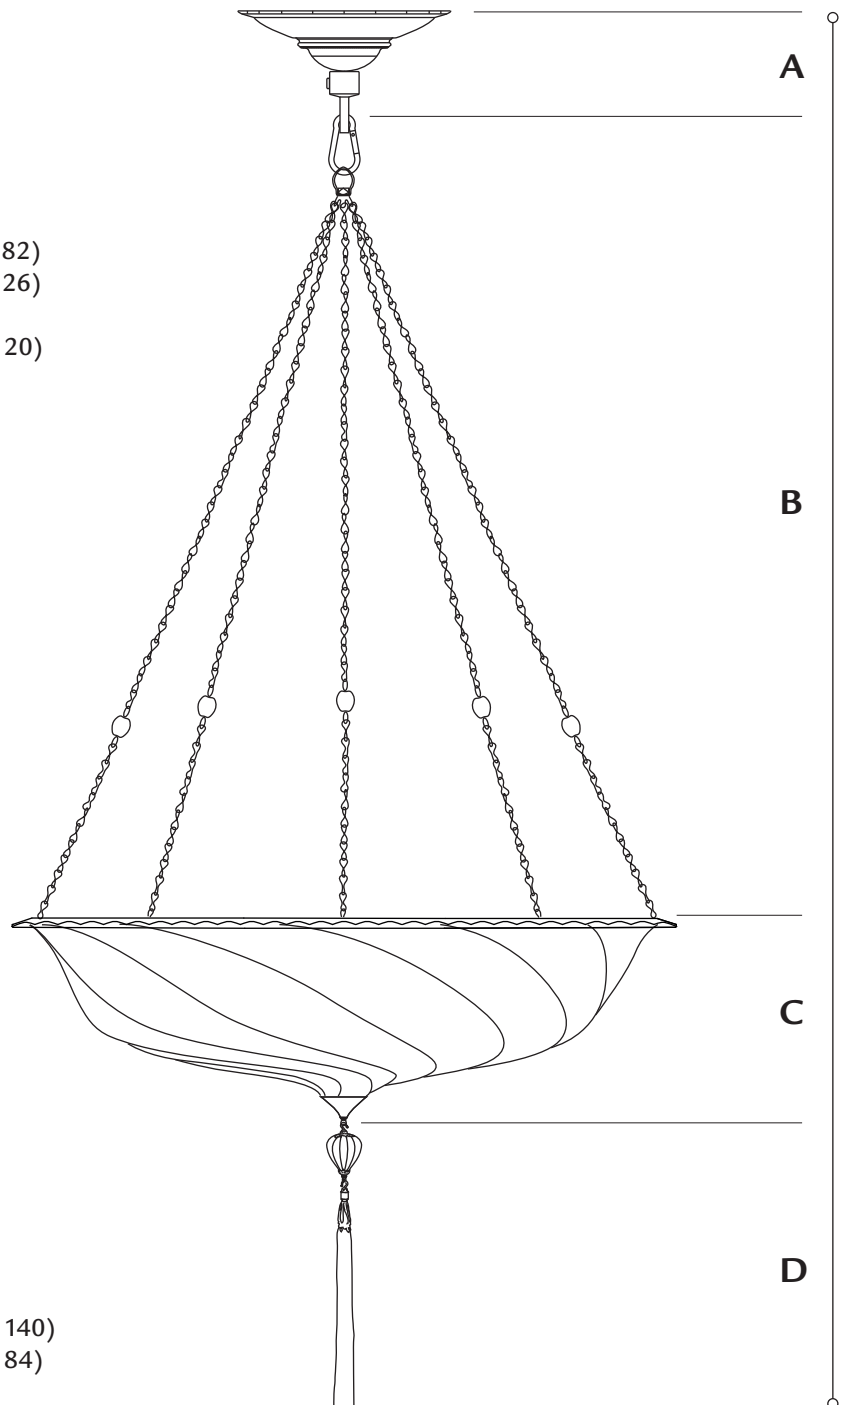

glass medium size . shade ø 25 3/8 in. (cm 65)

art. G 065 SA - 1

- A. ceiling attachment** 4 in. (cm 10)
(hook and ring included)
- B. chains' s standard lenght** 32 1/4 in. (cm 82)
minimum 10 1/4 in. (cm 26)
- C. shade** 7 7/8 in. (cm 20)
(metal tip included)
- D. glass drop with rayon tassel** 11 in. (cm 28)

standard overall height 55 1/8 in. (cm 140)
minimum 32 3/4 in. (cm 84)

weight lb.19 oz.13 (9 kg)

suggested wattage 1 x max 100W

voltage 110/120V: E26 socket . 220/240V: E27 socket

◆ A T E L I E R **FORTVNY** V E N E Z I A ◆

art. G 065 SA - 2

A. ceiling attachment 1/16 in. (cm 1,5)

B. shade 7 7/8 in. (cm 20)
(metal tip included)

C. glass drop with rayon tassel 11 in. (cm 28)

standard overall height 19 1/4 in. (cm 49,5)

weight lb.23 oz.2 (10,5 kg)