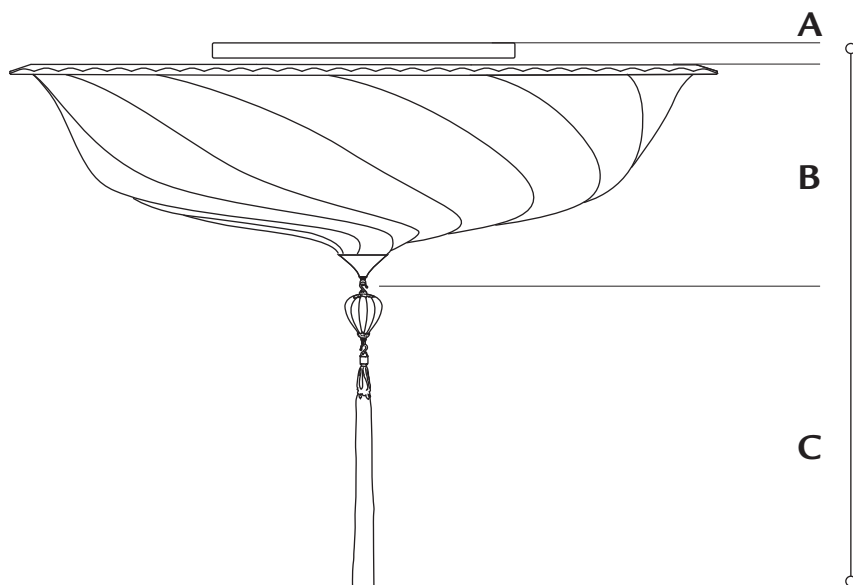

glass medium size . shade ø 25 3/8 in. (cm 65)

art. G 065 SA - 1

- A. ceiling attachment** 4 in. (cm 10)
(hook and ring included)
- B. chains' s standard lenght** 32 1/4 in. (cm 82)
minimum 10 1/4 in. (cm 26)
- C. shade** 7 7/8 in. (cm 20)
(metal tip included)
- D. glass drop with rayon tassel** 11 in. (cm 28)

produced & distributed by Venetia Studium S.r.l. San Marco, 2425 . 30124 Venezia - Italy p+39 041 5236953 . info@fortuny.it
www.fortuny.it

FORTVNY SCUDO SARACENO

glass medium size . shade \varnothing 25 3/8 in. (cm 65)

art. G 065 SA - 2

A. ceiling attachment 1/16 in. (cm 1,5)

B. shade 7 7/8 in. (cm 20)
(metal tip included)

C. glass drop with rayon tassel 11 in. (cm 28)

standard overall height 19 1/4 in. (cm 49,5)

weight lb.23 oz.2 (10,5 kg)