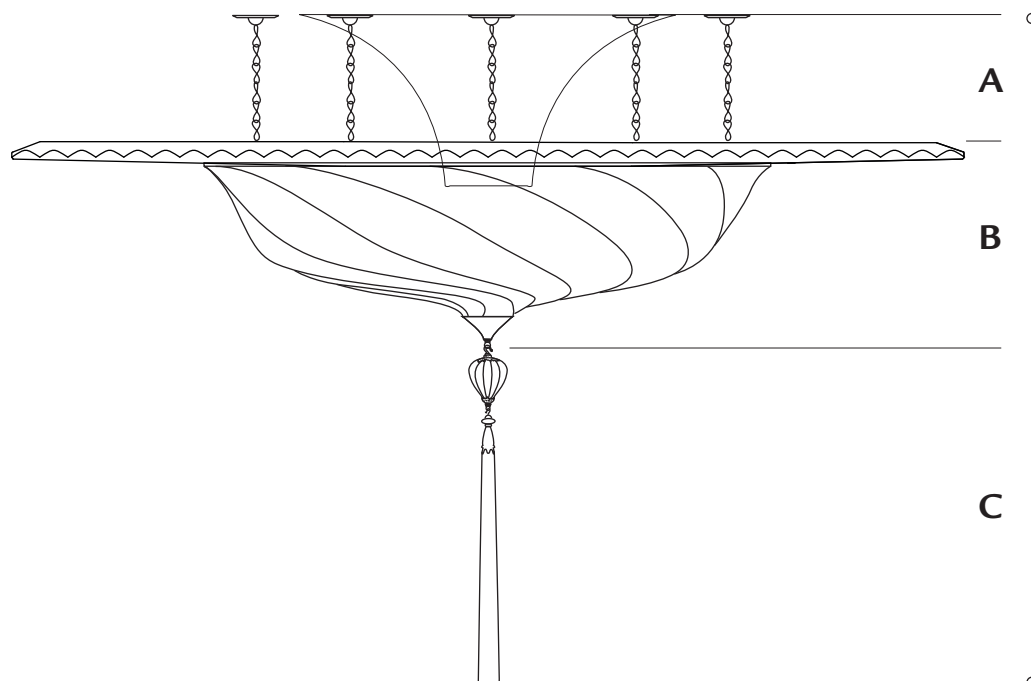

art. G 084 SAC - 1

- A. ceiling attachment** 4 in. (cm 10)
(hook and ring included)
- B. chains' s lenght** 28 in. (cm 71)
minimum 7 7/8 in. (cm 20)
- C. shade** 7 in. (cm 18)
(metal tip included)
- D. glass drop with rayon tassel** 11 3/4 in. (cm 30)

standard overall height 50 3/4 in. (cm 129)
minimum 30 3/8 in. (cm 78)

weight lb.20 oz.15 (9,5 kg)

suggested wattage 1 x max 100W

voltage 110/120V: E26 socket . 220/240V: E27 socket

◆ ATELIER **FORTVNY** VENEZIA ◆

produced & distributed by Venetia Studium S.r.l. San Marco, 2425 . 30124 Venezia - Italy p+39 041 5236953 . info@fortuny.it
www.fortuny.it

FORTVNY SCUDO SARACENO

glass small size . shade \varnothing 21 1/2 in. (cm 54,5)
metal ring \varnothing 33 in. (cm 84)

art. G 084 SAC - 2

A. ceiling attachment 4 in. (cm 10)

B. shade 7 in. (cm 18)
(metal tip included)

C. glass drop with rayon tassel 11 3/4 in. (cm 30)

standard overall height 22 3/4 in. (cm 58)

weight lb.18 oz.15 (8,6 kg)