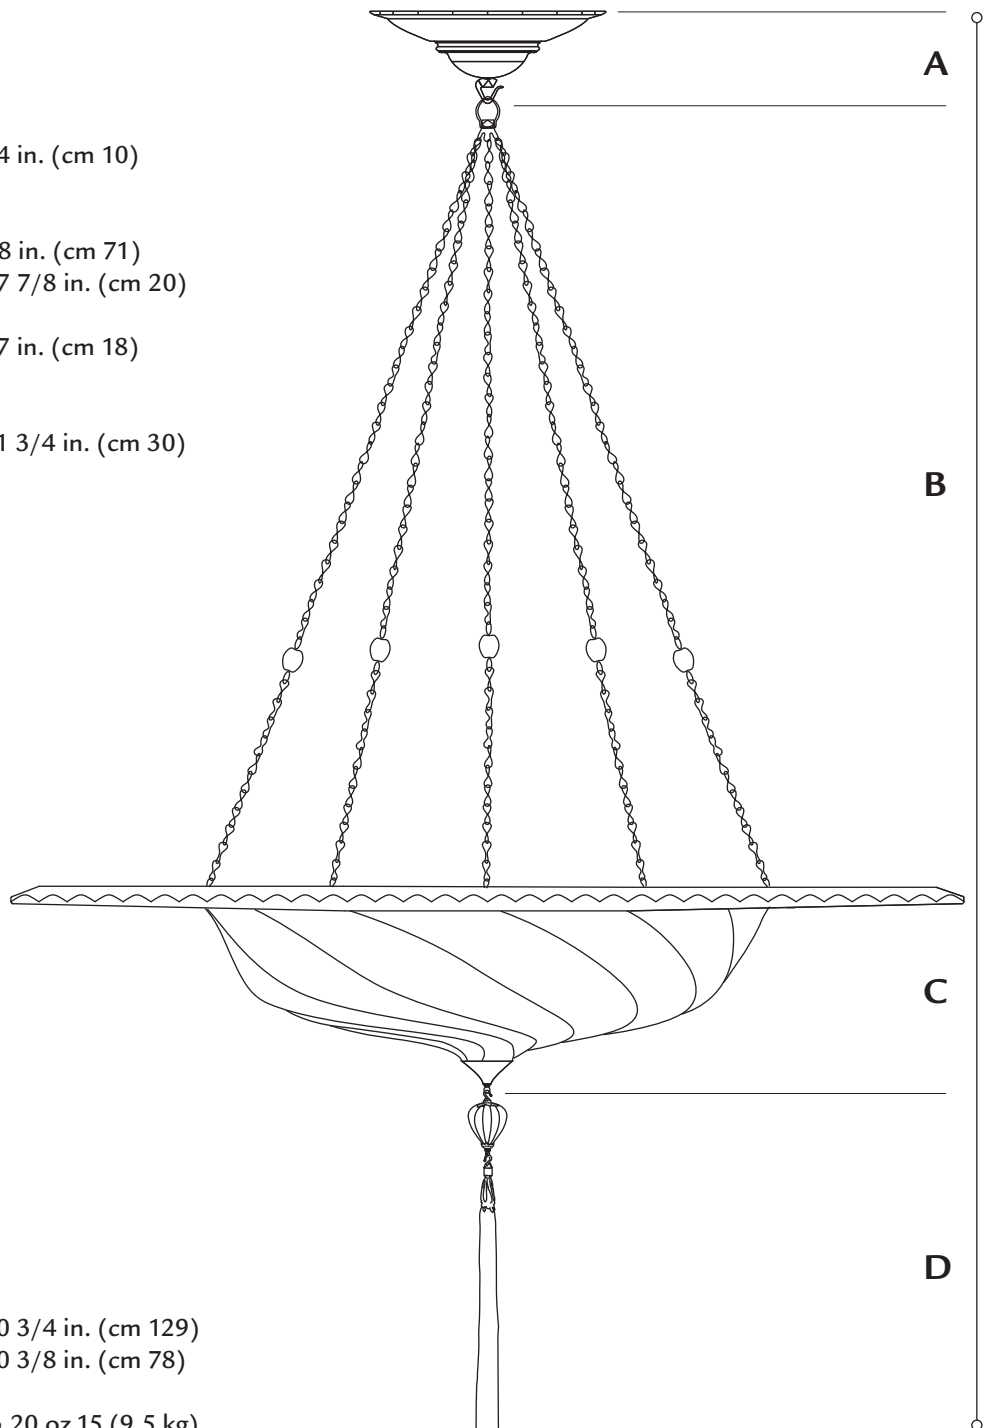

◆ ATELIER **FORTVNY** VENEZIA ◆

produced & distributed by Venetia Studium S.r.l. San Marco, 2425 . 30124 Venezia - Italy p+39 041 5236953 . info@fortuny.it
www.fortuny.it

FORTVNY SCUDO SARACENO

glass small size . shade ø 21 1/2 in. (cm 54,5)
metal ring ø 33 in. (cm 84)

art. G 084 SAC - 1

- A. ceiling attachment** 4 in. (cm 10)
(hook and ring included)
- B. chains' s lenght** 28 in. (cm 71)
minimum 7 7/8 in. (cm 20)
- C. shade** 7 in. (cm 18)
(metal tip included)
- D. glass drop with rayon tassel** 11 3/4 in. (cm 30)

standard overall height 50 3/4 in. (cm 129)
minimum 30 3/8 in. (cm 78)

weight lb.20 oz.15 (9,5 kg)

suggested wattage 1 x max 100W

voltage 110/120V: E26 socket . 220/240V: E27 socket

◆ ATELIER **FORTVNY** VENEZIA ◆

art. G 084 SAC - 2

A. ceiling attachment 4 in. (cm 10)

B. shade 7 in. (cm 18)
(metal tip included)

C. glass drop with rayon tassel 11 3/4 in. (cm 30)

standard overall height 22 3/4 in. (cm 58)

weight lb.18 oz.15 (8,6 kg)