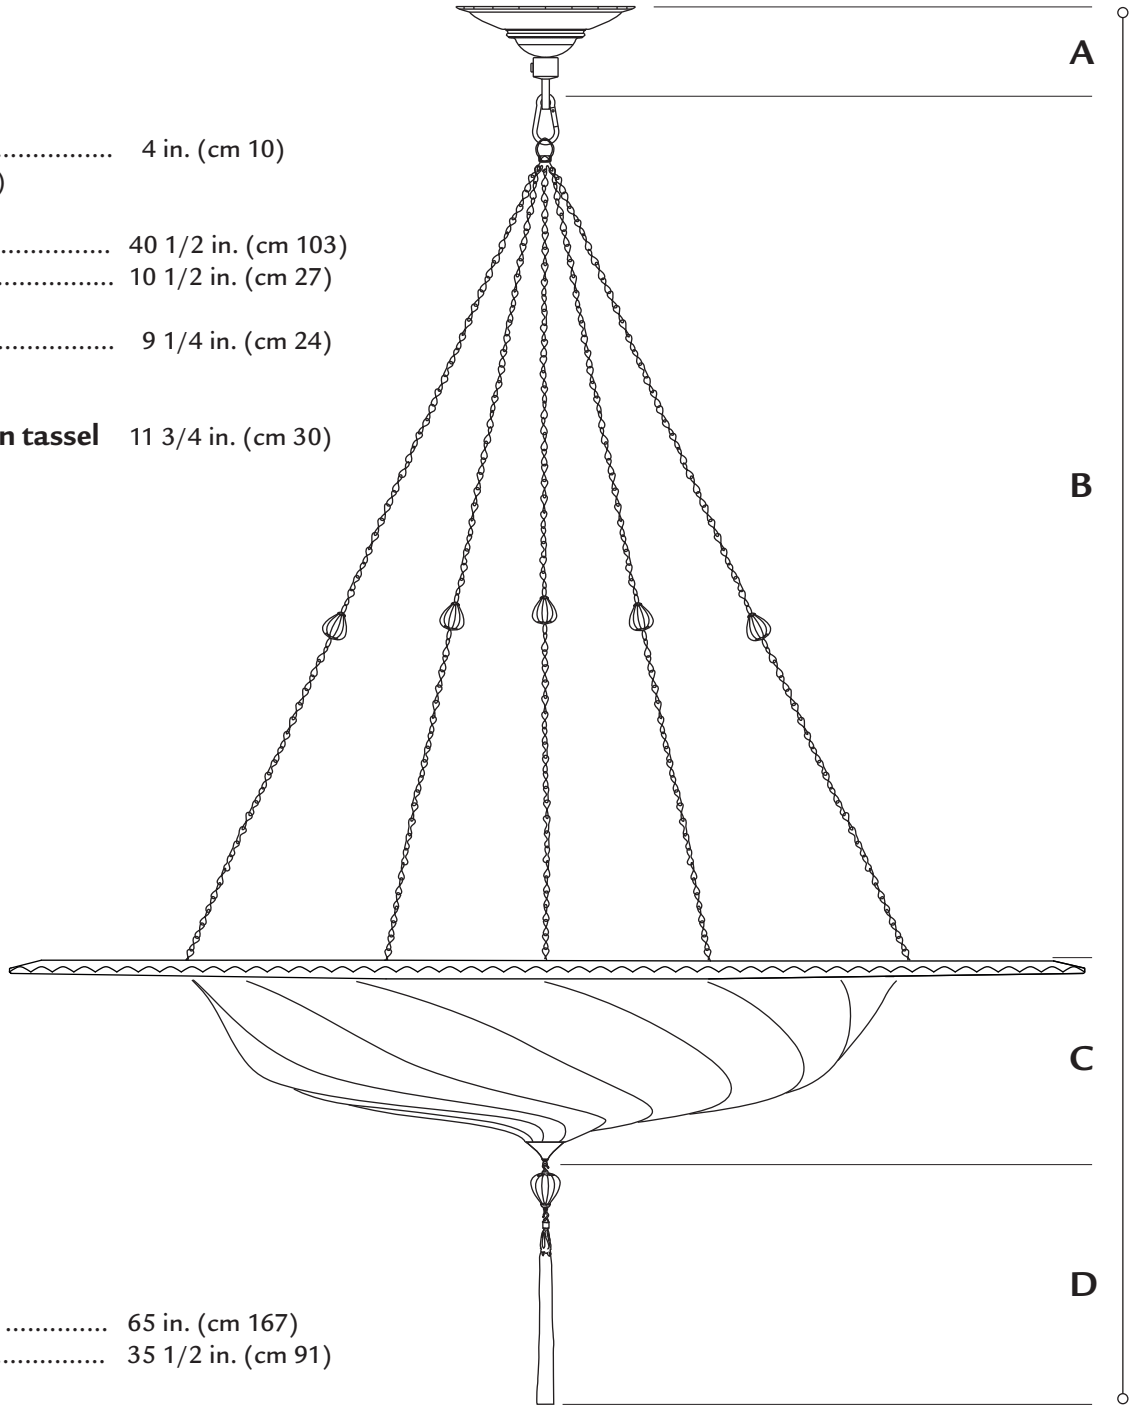

## FORTVNY SCUDO SARACENO

glass large size . shade ø 33 5/8 in. (cm 86)  
metal ring ø 49 1/4 in. (cm125)

art. G 125 SGC - 1

- A. ceiling attachment** ..... 4 in. (cm 10)  
(hook and ring included)
- B. chains's lenght** ..... 40 1/2 in. (cm 103)  
**minimum** ..... 10 1/2 in. (cm 27)
- C. shade** ..... 9 1/4 in. (cm 24)  
(metal tip included)
- D. glass drop with rayon tassel** 11 3/4 in. (cm 30)

**standard overall height** ..... 65 in. (cm 167)  
**minimum** ..... 35 1/2 in. (cm 91)

**weight** ..... lb.48 oz.8 (22 kg)

**suggested wattage** ..... 3 x max 100W

**voltage** 110/120V: E26 socket . 220/240V: E27 socket

## FORTVNY SCUDO SARACENO

glass large size . shade  $\varnothing$  33 5/8 in. (cm 86)  
metal ring  $\varnothing$  49 1/4 in. (cm125)

art. G 125 SGC - 2

**A. ceiling attachment** ..... 4 in. (cm 10)

**B. shade** ..... 9 1/4 in. (cm 24)  
(metal tip included)

**C. glass drop with rayon tassel** 11 3/4 in. (cm 30)

**standard overall height** ..... 59 1/4 in. (cm 64)

**weight** ..... lb.47 oz.6 (21,5 kg)

**suggested wattage** ..... 5 x max 60W

**voltage** 110/120V: E12 socket . 220/240V: E14 socket