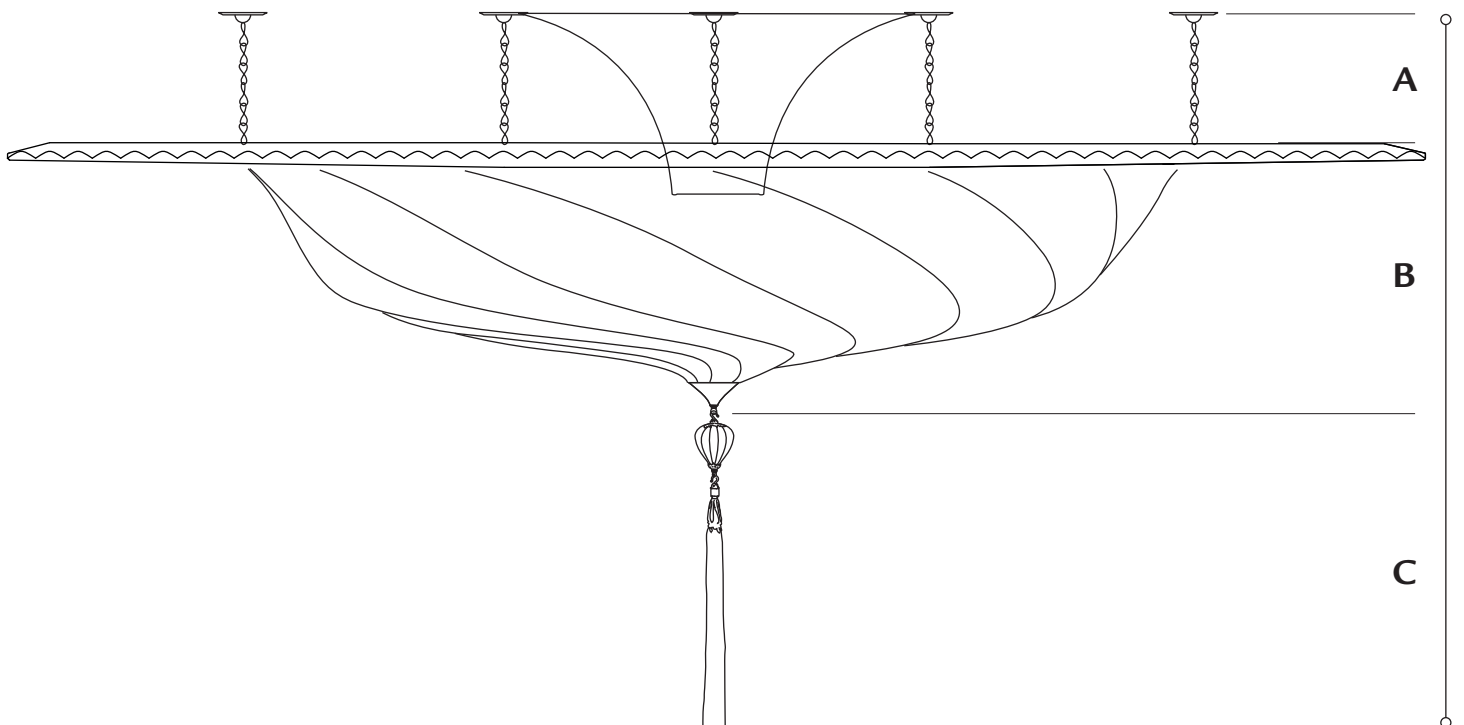

## FORTVNY SCUDO SARACENO

glass large size . shade ø 33 5/8 in. (cm 86)  
metal ring ø 49 1/4 in. (cm125)

art. G 125 SGC - 1

- A. ceiling attachment** ..... 4 in. (cm 10)  
(hook and ring included)
- B. chains's lenght** ..... 40 1/2 in. (cm 103)  
**minimum** ..... 10 1/2 in. (cm 27)
- C. shade** ..... 9 1/4 in. (cm 24)  
(metal tip included)
- D. glass drop with rayon tassel** 11 3/4 in. (cm 30)

## FORTVNY SCUDO SARACENO

glass large size . shade  $\varnothing$  33 5/8 in. (cm 86)  
metal ring  $\varnothing$  49 1/4 in. (cm125)

art. G 125 SGC - 2

**A. ceiling attachment** ..... 4 in. (cm 10)

**B. shade** ..... 9 1/4 in. (cm 24)  
(metal tip included)

**C. glass drop with rayon tassel** 11 3/4 in. (cm 30)

**standard overall height** ..... 59 1/4 in. (cm 64)

**weight** ..... lb.47 oz.6 (21,5 kg)

**suggested wattage** ..... 5 x max 60W

**voltage** 110/120V: E12 socket . 220/240V: E14 socket