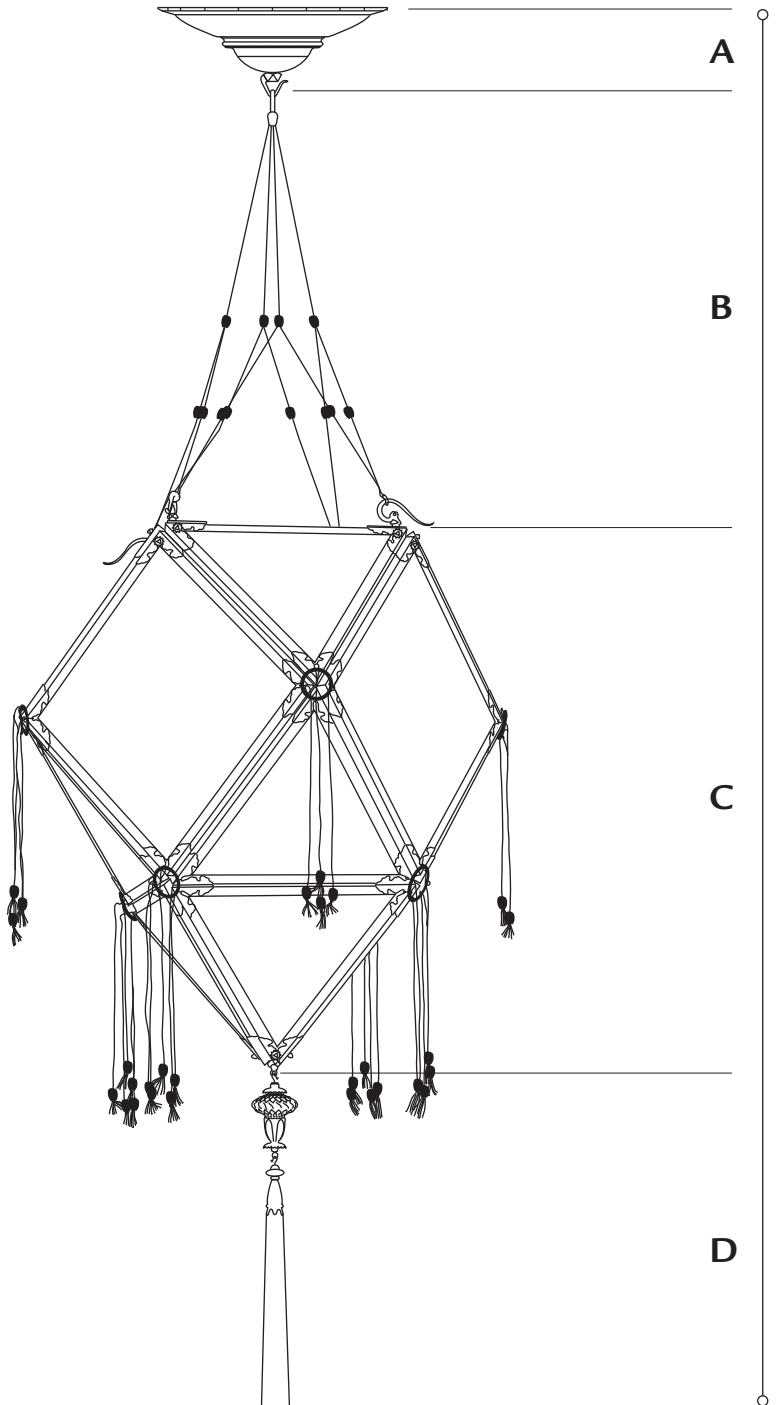

## IMPERIALE FORTVNY®

silk . ø 17 3/8 in. (cm 44)

### art. 09 IMP

- A. ceiling attachment** ..... 4 in. (cm 10)  
(hook included)
- B. string's standard lenght** ..... 14 1/2 in. (cm 37)  
**minimum** ..... 13 in. (cm 33)  
**maximum** ..... 26 3/4 in. (cm 68)
- C. shade** ..... 19 3/4 in. (cm 50)  
(hooks included)
- D. tassel** ..... 11 3/4 in. (cm 30)

- standard overall height** ..... 50 in. (cm 127)
- minimum** ..... 48 3/8 in. (cm 123)
- maximum** ..... 62 1/4 in. (cm 158)

weight ..... lb.2 oz.7 (1,1 kg)

suggested wattage ..... 1 x max 75W

voltage 110/120V: E26 socket . 220/240V: E27 socket

## IMPERIALE FORTVNY®

silk . ø 17 3/8 in. (cm 44)

art. 09 IMP - 2

<b>A.</b> .....	4 in. (cm 10)
<b>B. string's standard lenght</b> .....	14 1/2 in. (cm 37)
<b>minimum</b> .....	13 in. (cm 33)
<b>C. shade</b> .....	19 3/4 in. (cm 50)
(hooks included)	
<b>D. tassel</b> .....	11 3/4 in. (cm 30)
<b>E. wall sconce Ø</b> .....	6 1/4 in. (cm 16)
<b>F. breadth</b> .....	17 1/2 in. (cm 45)