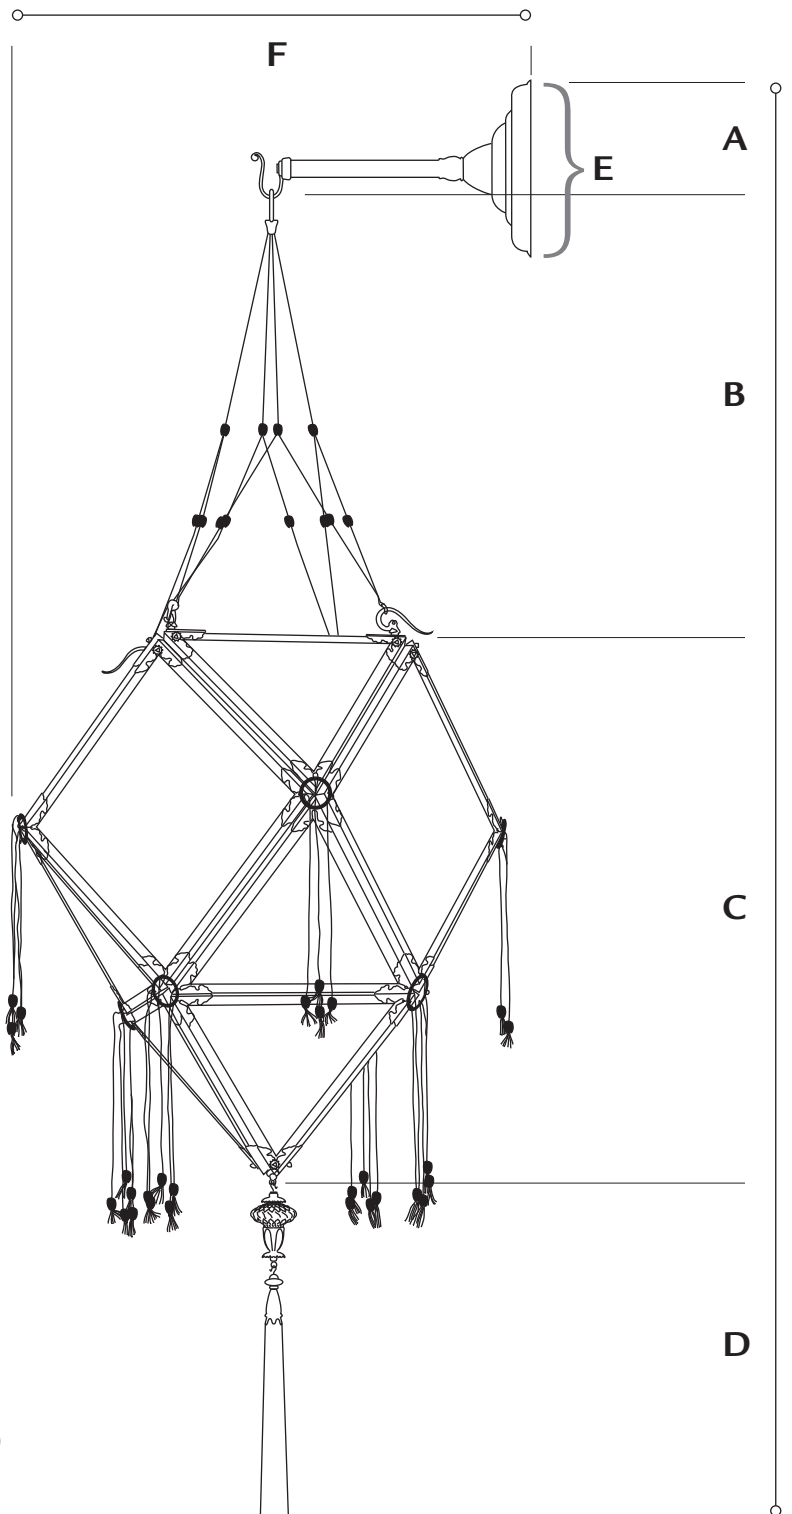

## IMPERIALE FORTVNY®

silk . ø 17 3/8 in. (cm 44)

### art. 09 IMP

- A. ceiling attachment** ..... 4 in. (cm 10)  
(hook included)
- B. string's standard lenght** ..... 14 1/2 in. (cm 37)  
**minimum** ..... 13 in. (cm 33)  
**maximum** ..... 26 3/4 in. (cm 68)
- C. shade** ..... 19 3/4 in. (cm 50)  
(hooks included)
- D. tassel** ..... 11 3/4 in. (cm 30)

- standard overall height** ..... 50 in. (cm 127)
- minimum** ..... 48 3/8 in. (cm 123)
- maximum** ..... 62 1/4 in. (cm 158)

weight ..... lb.2 oz.7 (1,1 kg)

suggested wattage ..... 1 x max 75W

voltage 110/120V: E26 socket . 220/240V: E27 socket

## IMPERIALE FORTVNY®

silk . ø 17 3/8 in. (cm 44)

art. 09 IMP - 2

<b>A.</b> .....	4 in. (cm 10)
<b>B. string's standard lenght</b> .....	14 1/2 in. (cm 37)
<b>minimum</b> .....	13 in. (cm 33)
<b>C. shade</b> .....	19 3/4 in. (cm 50)
(hooks included)	
<b>D. tassel</b> .....	11 3/4 in. (cm 30)
<b>E. wall sconce Ø</b> .....	6 1/4 in. (cm 16)
<b>F. breadth</b> .....	17 1/2 in. (cm 45)